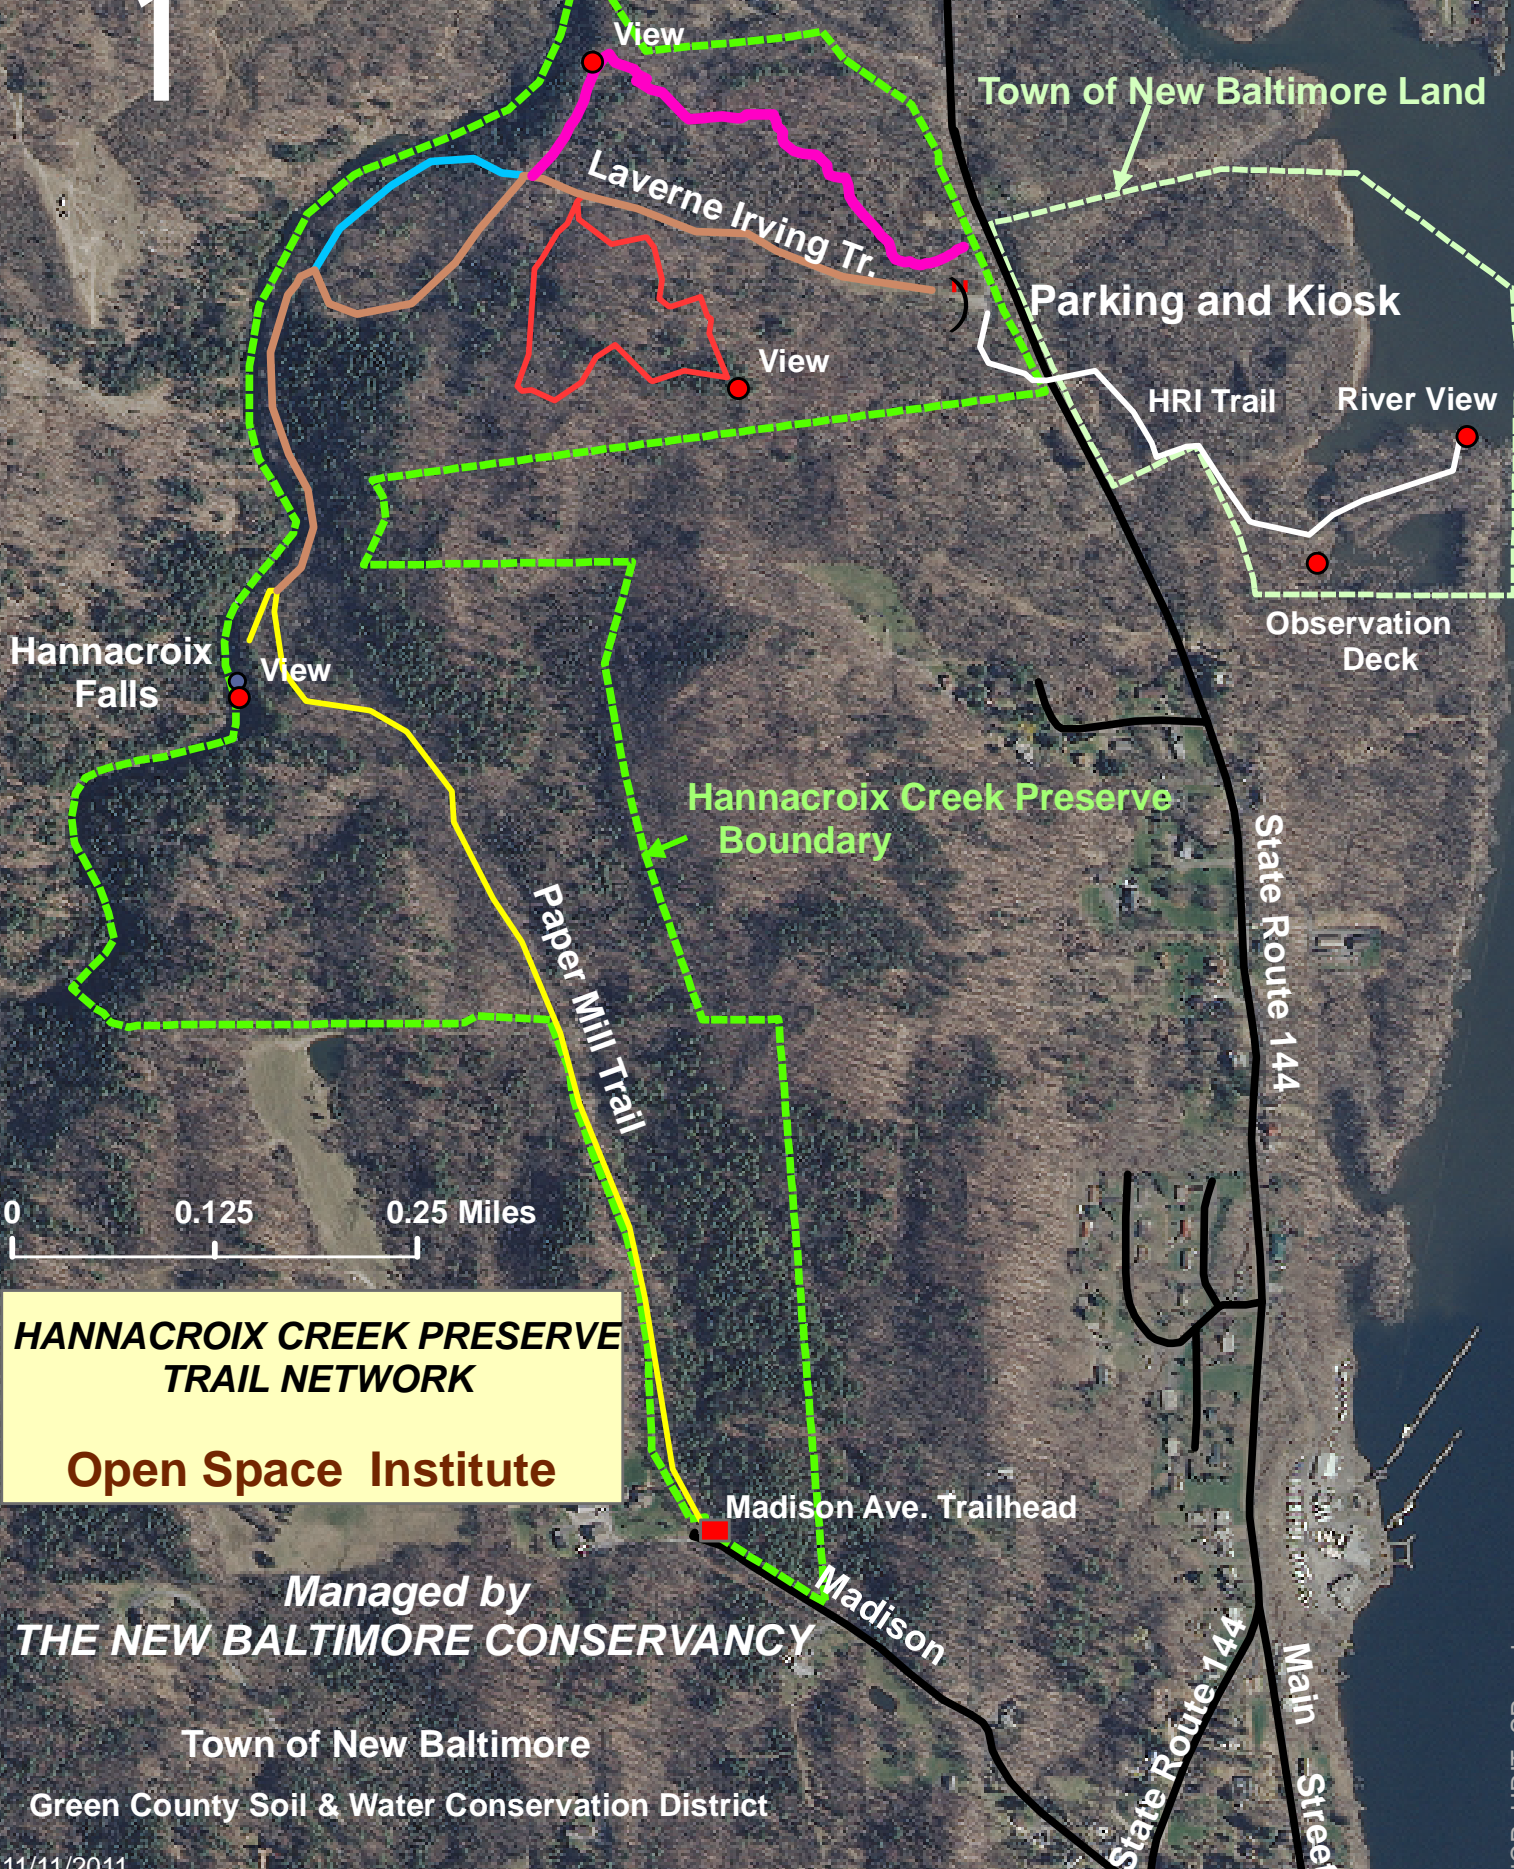

1

**HANNACROIX CREEK PRESERVE  
TRAIL NETWORK**

**Open Space Institute**

*Managed by*  
**THE NEW BALTIMORE CONSERVANCY**

Town of New Baltimore  
Green County Soil & Water Conservation District